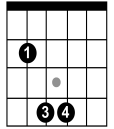

Tonight Will Be Fine - Teddy Thompson (Leonard Cohen)

04:02:29 PM 10/08/23

Key: F# Minor Capo: 2nd Fret Notes: Pentatonic #2 first F# or the second fret on the e string

[Intro]
E - B - E - B - E

E B E
Sometimes I find I get to thinking of the past
E B E
And we swore to each other then that our love would last
E B A
You kept right on loving, I went on a fast
E B E
Now I am too thin and your love is too vast

[chorus]
A E
But I know from your eyes
A E
And I know from your smile
E E E E* B
That tonight will be fine, will be fine, will be fine
E
for a while

A E

E B E
I choose the rooms that I live in with care
E B E
The windows are small and the walls almost bare
E B A
There's only one bed and there's only one prayer
E B E
Here I wait every night for your step on the stair

[chorus]

[solo][repeat fist verse]

E - B - E
E - B - E
E - B - A
E - B - E

E* fingering

E B
e-----|
B-----3--|
G-2---2---3--|
D--3---4-2-4-3--|
A--3-----2--|
E-----|

E

A/E alt

E sus2