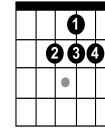

Tonight Will Be Fine - Teddy Thompson (Leonard Cohen)

04:02:29 PM 10/08/23

Key: F# Minor Capo: 2nd Fret Notes: Pentatonic #2 first F# or the second fret on the e string

[Intro]
E - B - E - B - E

E B E
Sometimes I find I get to thinking of the past
E B E
And we swore to each other then that our love would last
E B A
You kept right on loving, I went on a fast
E B E
Now I am too thin and your love is too vast

[chorus]
A E
But I know from your eyes
A E
And I know from your smile
E E E E* B
That tonight will be fine, will be fine, will be fine
E
for a while

A E

E B E
I choose the rooms that I live in with care
E B E
The windows are small and the walls almost bare
E B A
There's only one bed and there's only one prayer
E B E
Here I wait every night for your step on the stair

[chorus]

[solo][repeat fist verse]

E - B - E
E - B - E
E - B - A
E - B - E

E* fingering

E B
e-----|
B-----3--|
G-2---2---3--|
D--3---4-2-4-3--|
A--3-----2--|
E-----|

E

A/E alt

E sus2