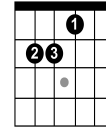

Tonight Will Be Fine - Teddy Thompson (Leonard Cohen)

04:02:29 PM 10/08/23

Key: F# Minor Capo: 2nd Fret Notes: Pentatonic #2 first F# or the second fret on the e string

[Intro]
E - B - E - B - E

E B E
Sometimes I find I get to thinking of the past
E B E
And we swore to each other then that our love would last
E B A
You kept right on loving, I went on a fast
E B E
Now I am too thin and your love is too vast

[chorus]
A E
But I know from your eyes
A E
And I know from your smile
E E E E* B
That tonight will be fine, will be fine, will be fine
E
for a while

A E

E B E
I choose the rooms that I live in with care
E B E
The windows are small and the walls almost bare
E B A
There's only one bed and there's only one prayer
E B E
Here I wait every night for your step on the stair

[chorus]

[solo][repeat fist verse]

E - B - E
E - B - E
E - B - A
E - B - E

E* fingering

E B
e-----|
B-----3--|
G-2---2---3--|
D--3---4-2-4-3--|
A--3-----2--|
E-----|

E

A/E alt

E sus2